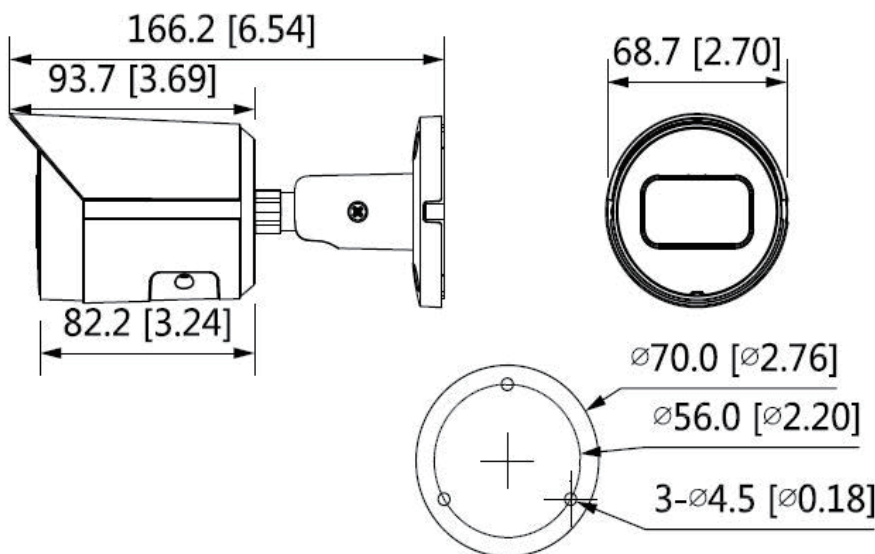

* Some development may be required in specific user cases to support some of these protocols in the field as they mature over time.

Network WDR 2MP IR Bullet Camera

RECOMMENDED ACCESSORIES

SYSTEM COMPATIBILITY		MOUNTS AND ACCESSORIES	
HEN*4	8 / 16 / 32 / 64-channel Performance Series 4K NVRs (H.264 and H.265)	HB34S2-CM	 Corner Mount Adapter
HEN*3	4 / 8 / 16 / 32-channel Performance Series 4K NVRs (H.264 and H.265)	HQA-PM2	 Pole Mount Adapter

ORDERING

HBW2PER1V	Network WDR 2MP IR Bullet Camera, 1 / 2.8" CMOS, 3.6mm ,1 IR LEDs, PoE, IP66, H.265 / H.264 / Smart Codec
-----------	---

DIMENSIONS

For more information, please contact:

buildings.asean@honeywell.com