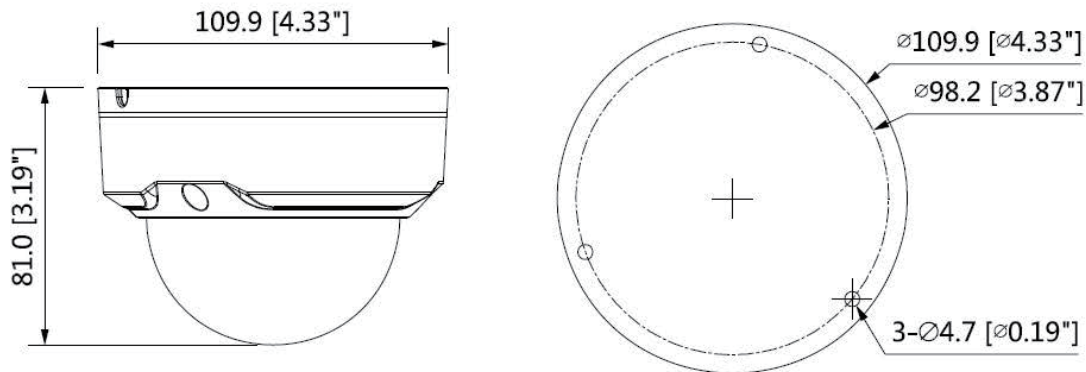

ORDERING	
H4W8PER1V	Network WDR 8MP IR Rugged Mini Dome Camera, 1/2.8" CMOS, 3.6 mm Fixed, 3 IR LEDs, PoE, IP66, IK10, H.265/Smart Codec

DIMENSIONS

For more information

www.security.honeywell.com/uk
www.security.honeywell.com/me