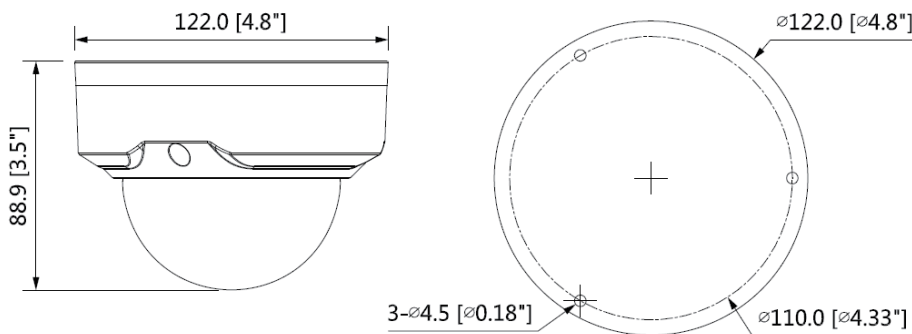

Network WDR 4MP IR Rugged Mini Dome Camera

RECOMMENDED ACCESSORIES

SYSTEM COMPATIBILITY		MOUNTS AND ACCESSORIES	
HEN*4	8/16/32/64-channel Performance Series 4K NVRs (H.264 and H.265)	HQA-PM2**	Pole Mount Adapter
HEN*3	4/8/16/32-channel Performance Series 4K NVRs (H.264 and H.265)	HQA-IC	In-Ceiling Bracket
		HQA-BB4**	Junction Box
		HQA-CB**	Ceiling Mount Bracket for Pendant Mount Cap
		HQA-CBE**	Ceiling Mount Extend Bracket for HQA-CB

MOUNTS AND ACCESSORIES		
HQA-RS		Rain Shield Bracket
HQA-PK**		Pendant Mount Cap
HQA-WK		Wall Mount Bracket

** The HQA-BB4 must be used when installing the camera to HQA-PM2, vice versa.

The HQA-PK must be used when installing the camera to HQA-CB.

The HQA-CBE must be used with HQA-CB together.

ORDERING

H4W4PER2V	Network WDR 4MP IR Rugged Mini Dome Camera, 1/3" CMOS, 2.7mm-13.5mm Motorized, 2 IR LEDs, PoE, IP66, IK10, H.265 /H.264/Smart Codec

DIMENSIONS

For more information, please contact:
buildings.asean@honeywell.com

Malaysia (ASEAN Headquarters)
Honeywell International Sdn. Bhd.
Level 25, UOA Corp Tower B, Avenue 10
The Vertical, Bangsar South City,
59200, Kuala Lumpur, Malaysia
www.honeywell.com

ONVIF and the ONVIF logo are trademarks of ONVIF Inc. Honeywell reserves the right, without notification, to make changes in product design or specifications.

HSV-H4W4PER2V-01-US(0321)DS-Y
© 2021 Honeywell International Inc.

Honeywell