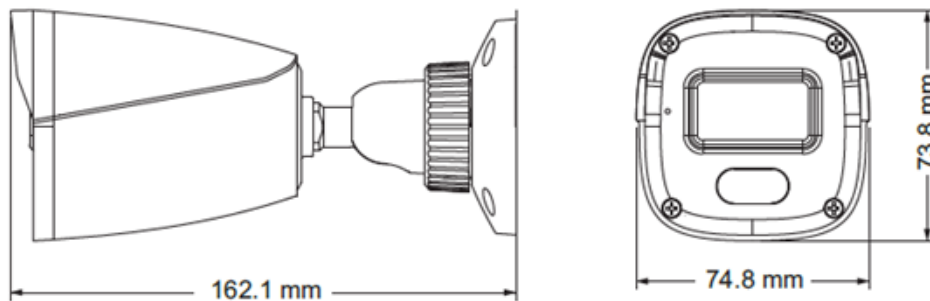

PERFORMANCE LITE IP CAMERAS 2MP IP IR BULLET CAMERA

OTHERS	HIB2PI-L
Power Supply	DC 12V / PoE
Power Consumption	<5 W
IR Consumption ON	1 W
Operating Temperature	-20 deg C to 55 deg C, Humidity< 95% (non-condensing)
Dimensions (mm)	162.1 × 74.8 × 73.8
Weight	Approx. 0.24KG
Installation	Ceiling mounting; Wall mounting
Certifications	BIS, CE, FCC

DIMENSIONS

HIB2PI - L

ORDERING INFORMATION

ORDER CODES	DESCRIPTION
HIB2PI - L	1/3.2" CMOS Sensor, 2 MP Fixed lens, TDN, DWDR, 3.6 mm, 12 VDC / PoE

For more information,
<https://honeywellbuildings.in>
Call: 1-800-103-0339
Email: HBT-Indiabuildings@honeywell.com

Honeywell HBT India Buildings
Unitech Trade Center, 5th Floor, Sector-43,
Block C, Sushant Lok Phase - I,
Gurgaon - 122 002

www.honeywell.com

© 2020 Honeywell International Inc.

**PERFORMANCE LITE IP CAMERAS
2MP IP IR BULLET CAMERA**

Honeywell