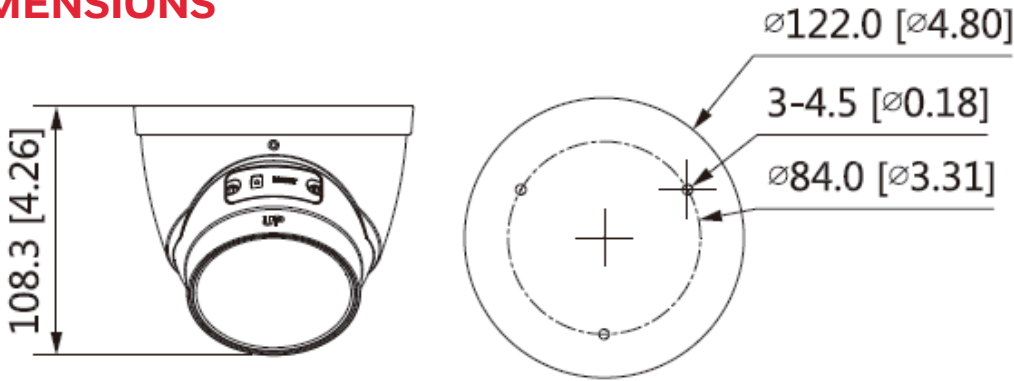

PERFORMANCE SERIES NETWORK WDR 4MP IR BALL CAMERA

RECOMMENDED ACCESSORIES

SYSTEM INTEGRATION	
HEN*4	8 / 16 / 32 / 64-Channel Performance Series 4K NVRs (H.264 and H.265)
HEN*3	4 / 8 / 16 / 32-Channel Performance Series 4K NVRs (H.264 and H.265)
HEN*3V	4 / 8 / 16- Channel Embedded NVRs (H.265)

MOUNTS AND ACCESSORIES		
HQA-WK**		Wall Mount
HQA-BB4		Junction Box

MOUNTS AND ACCESSORIES		
HEJB		Back box
HQA-PM2		Pole Mount Adapter
HQA-PK		Pendant Mount Cap
HQA-CBE**		Ceiling Mount Extend Bracket
HBS2-BB		Back Box

**The HQA-WK must be used when installing the camera to HQA-PM2.

ORDERING	
HEW4PER2V	Network WDR 4MP IR Ball Camera, 1/3" CMOS, 2.7 mm~13.5 mm Motorized, 2 IR LEDs, PoE, IP66, H.265 / Smart Codec, White

DIMENSIONS

For more information

www.security.honeywell.com/uk
www.security.honeywell.com/me

Honeywell Commercial Security

Emaar Business Park, Sheikh Zayed Road
Building No. 2, 2nd floor, 201
Post Office Box 232362
Dubai, United Arab Emirates
Tel: +971 4 450 5800

140 Waterside Road
Hamilton Industrial Park
Leicester LE5 1TN
United Kingdom
Tel: +44 (0) 1928 378005
www.honeywell.com

ONVIF and the ONVIF logo are trademarks of ONVIF Inc.
Honeywell reserves the right, without notification, to make changes in product design or specifications.

HSV-HEW4PER2V-01-UK(0921)DS-Y
© 2021 Honeywell International Inc.

Honeywell