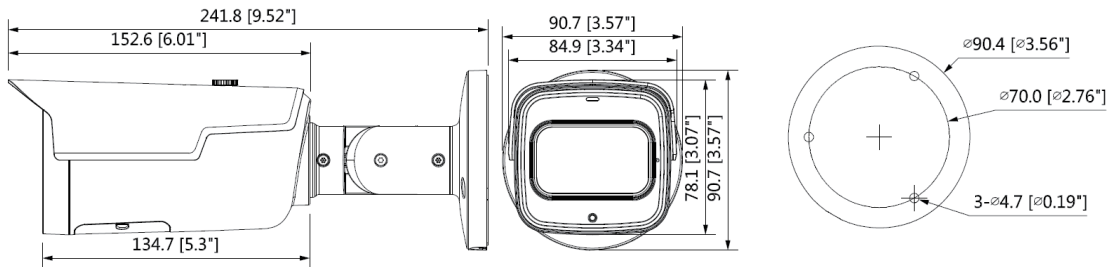

NETWORK	
ETHERNET	RJ-45 (10 / 100 Base-T)
SUPPORTED WEB BROWSERS	Internet Explorer (11.0+)
SUPPORTED OS	Windows® 7 32-bit / 64-bit; Windows® 10 32-bit / 64-bit
PROTOCOLS*	HTTP; HTTPS; TCP; ARP; RTSP; RTP; RTCP; UDP; SMTP; DHCP; DNS; PPPoE; IPv4 / v6; QoS; UPnP; NTP; Bonjour; IEEE 802.1x; Multicast; ICMP; IGMP; TLS
INTEROPERABILITY	ONVIF Profile S / G / Q
MAXIMUM USERS ACCESS	20 Users
SECURITY	User account and password protection HTTPS, IP Filter, Digest authentication, User access log, TLS1.2 only, AES-128 / 256, SSH / Telnet closed, sFTP by default, PCIDSS compliance
EVENT	No SD card, SD card error, Capacity warning, Network disconnection, IP conflict, Illegal access
MICRO SD	Up to 128 GB microSDHC card, Class 10 (not included)
ANALYTICS	
VIDEO ANALYTICS	Motion Detection, Video Tampering, Scene Changing, Tripwire Intrusion
ELECTRICAL	
POWER SUPPLY	DC12V PoE (802.3af)(Class 0)
POWER CONSUMPTION	<9.6W
MECHANICAL	
DIMENSIONS	Ø241.8mmx90.7mm (9.52"x3.57")
PRODUCT WEIGHT	0.95kg (2.09lb)
PACKAGE WEIGHT	1.16kg (2.56lb)
CONSTRUCTION	Die-cast aluminum housing with powder coat
CONSTRUCTION COLOR	RAL 9003 (White)
ENVIRONMENTAL	
OPERATING TEMPERATURE	-30° C ~ 60° C (-22° F ~ 140° F)
RELATIVE HUMIDITY	Less than 95%, non-condensing
INGRESS PROTECTION	IP66
REGULATORY	
EMISSIONS	FCC Part 15B, EN 55032
IMMUNITY	EN 50130-4
SAFETY	UL 60950-1, EN 62368-1
ROHS	EN 50581

ORDERING

HBW2PER2V	Network WDR 2MP IR Bullet Camera, 1/2.8" CMOS, 2.7 mm-13.5 mm Motorized, 4 IR LEDs, PoE, IP66, H.265 / H.264 / Smart Codec
-----------	--

DIMENSIONS

For more information, please contact: